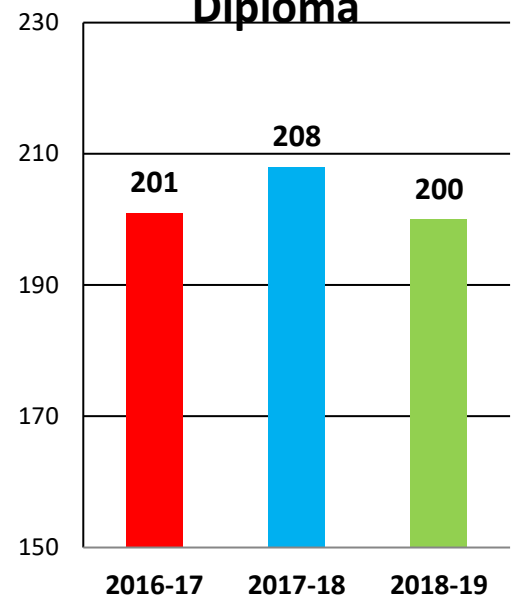

2018-19 Report Card

Three Year Comparisons

Received a GED/High School Diploma