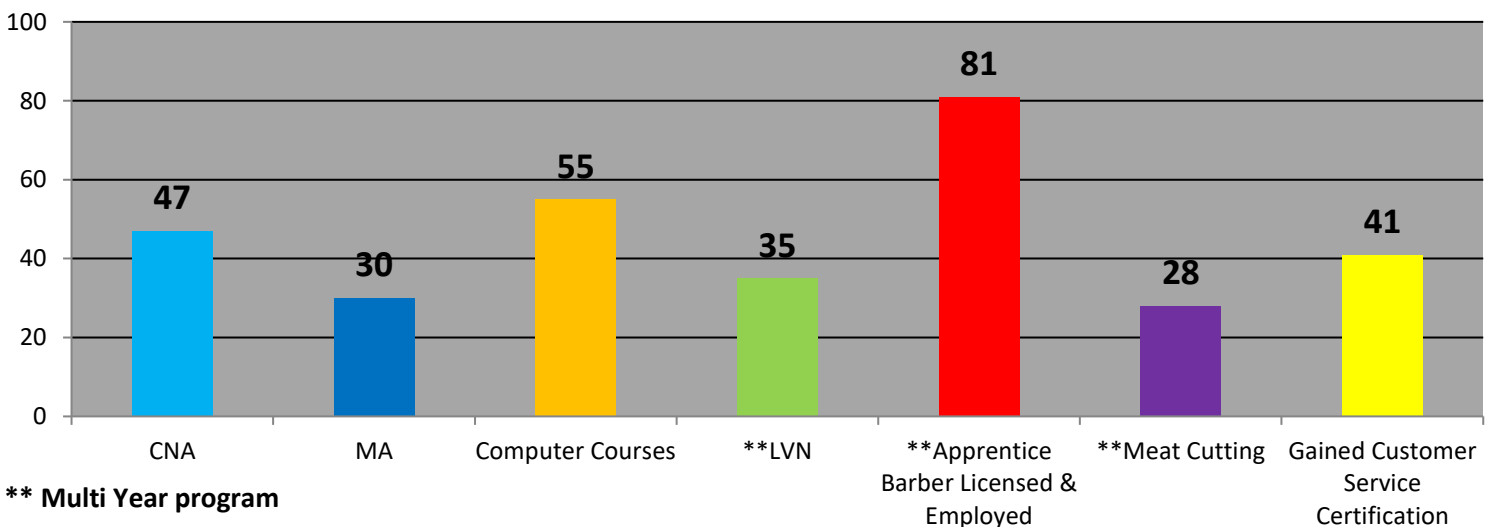

Staff and Students		Sites
Students Served *4607	Employees 99	Total sites in the community 26

* Unduplicated Student

Student Outcomes	Total Students
Adult Basic Education (ABE/Pre GED) Students Assisted with basic education in Reading, Writing, and Math skills	700
Adult Secondary Education Students working toward their High School Diploma or GED <i>Students who received their High School Diploma or GED</i>	1295 200
English as a second Language (ESL)/ Citizenship ESL students acquiring English skills through the ESL program Students studying for U. S. Citizenship	1909 155
Community-Based English Tutoring (CBET) SBCUSD K-12 parents studying English Skills and Effective Parenting Techniques	425
Adults with Special Needs Students receiving academic, vocational training and life skills	121
Parent Education Students participating in parenting classes Received parenting education certificates	26 26

2018-19 Report Card

Three Year Comparisons

Received a GED/High School Diploma

Career Education & Industry Certification

** Multi Year program