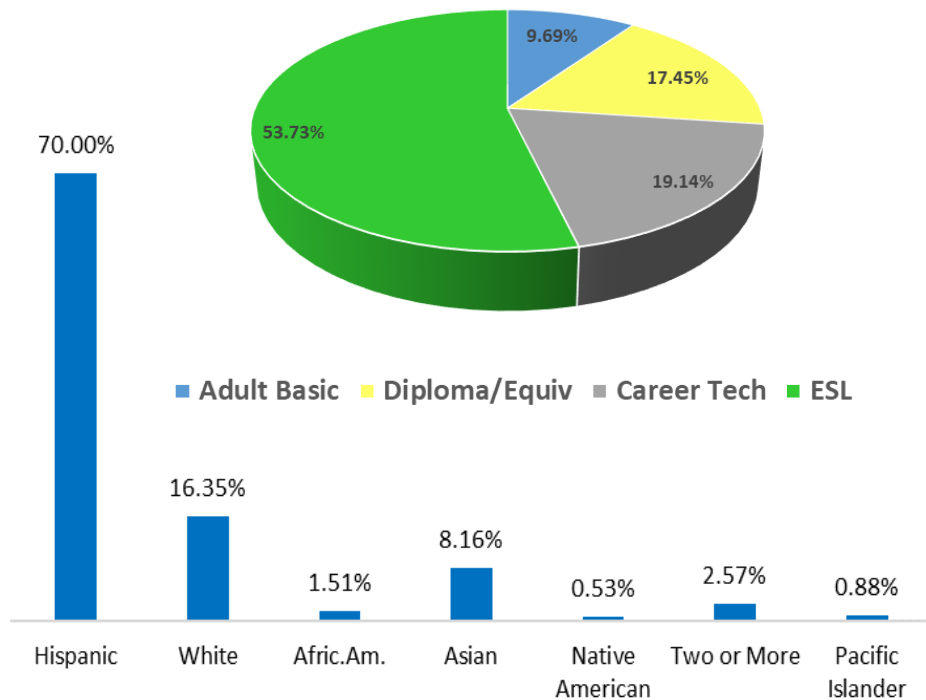

-The Education to Career Network of Adult Education schools serves the community at more than **20** locations with literacy and job training programs.

-Proudly WASC accredited

**Career Pathways available:** Medical, Manufacturing, Business & Finance, ICT, Construction, Public Safety, Transportation & more

**Top Native Languages >**

Spanish 61.4%  
Chinese 2.6%  
Farsi 2.3%

73.5% are non-native English Speakers

**1,800+ Enrollees**

High School Diploma or Equivalency

**3,000+ Enrollees**

English as a Second Language Learners